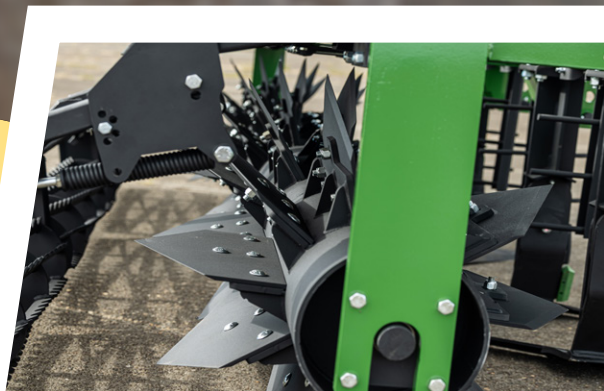

PRESENTING

 **TERMINATOR**
C R O P C H O P P E R

**TERMINATE
STALKS &
ROOTS**

HARRELL
Ag Products
www.harrellag.com
 

CHOP DOWN AND CHOP UP
RUGGED. RELIABLE. EQUIPMENT.

Equipment Sales:
Scan QR Code to Find Your Local Dealer

Terminator CROP CHOPPER

**OUTSTANDING ON COTTON,
SORGHUM, SUDAN GRASS**

Features:

- Heavy-duty blade spacing chops stalks into small pieces
- Front inverting foot blades cuts root below soil surface
- Offers a rolling basket that smooths and levels ground
- Powder coat finish in variety of color options

- 01 Proven Quality**
- 02 Innovative**
- 03 Built-In Upgrades**
- 04 Easy to Operate**
- 05 Customer Focused**

Hitch	Cat 2 or 3 Quick Hitch, Upgraded AR400 Steel Hitch Plate
Blade Design	Off-Set Spacing for Improved Chopping
Operating Speed	Up to 8 Mph
Protection	Shear Bolt Protected Trip Shank
Action	Chops and Incorporates into Soil for Improved Decomposition
Optional	Smoothing Baskets and/or Seed Box