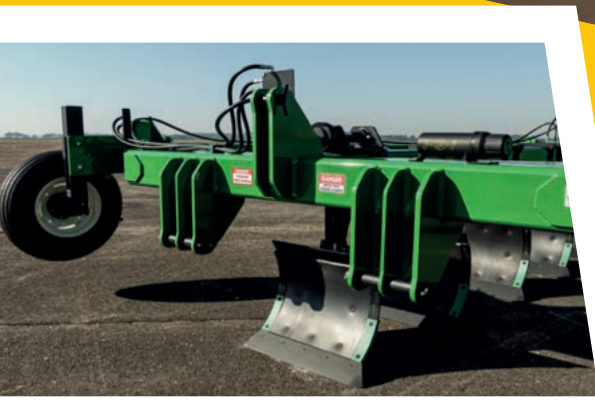

PRESENTING

The Original on Land

Switch  Plow[®]

ON-LAND PLOW **6710 HD**

**COVER
MORE
ACRES**

HARRELL
Ag Products
www.harrellag.com

DO MORE WITH LESS
RUGGED. RELIABLE. EQUIPMENT.

Equipment Sales:
Scan QR Code to Find Your Local Dealer

On-Land PLOW 6710 HD

**10 BOTTOM PLOW
BREAKS 17 FEET PER PASS**

Features:

- Frame design allows tractor to keep all tires on land
- Better traction, better performance
- Innovative moldboard design completely inverts litter
- Save time, save money

- 01 Proven Quality**
- 02 Innovative**
- 03 Built-In Upgrades**
- 04 Easy to Operate**
- 05 Customer Focused**

Configuration	10 Bottoms
Hitch	Cat 4 Quick Hitch Compatible
Frame	Heavy Duty All Tubular
Gauge Wheel	Front and Rear Adjustable
Moldboard	Shear Bolt Attachment Design